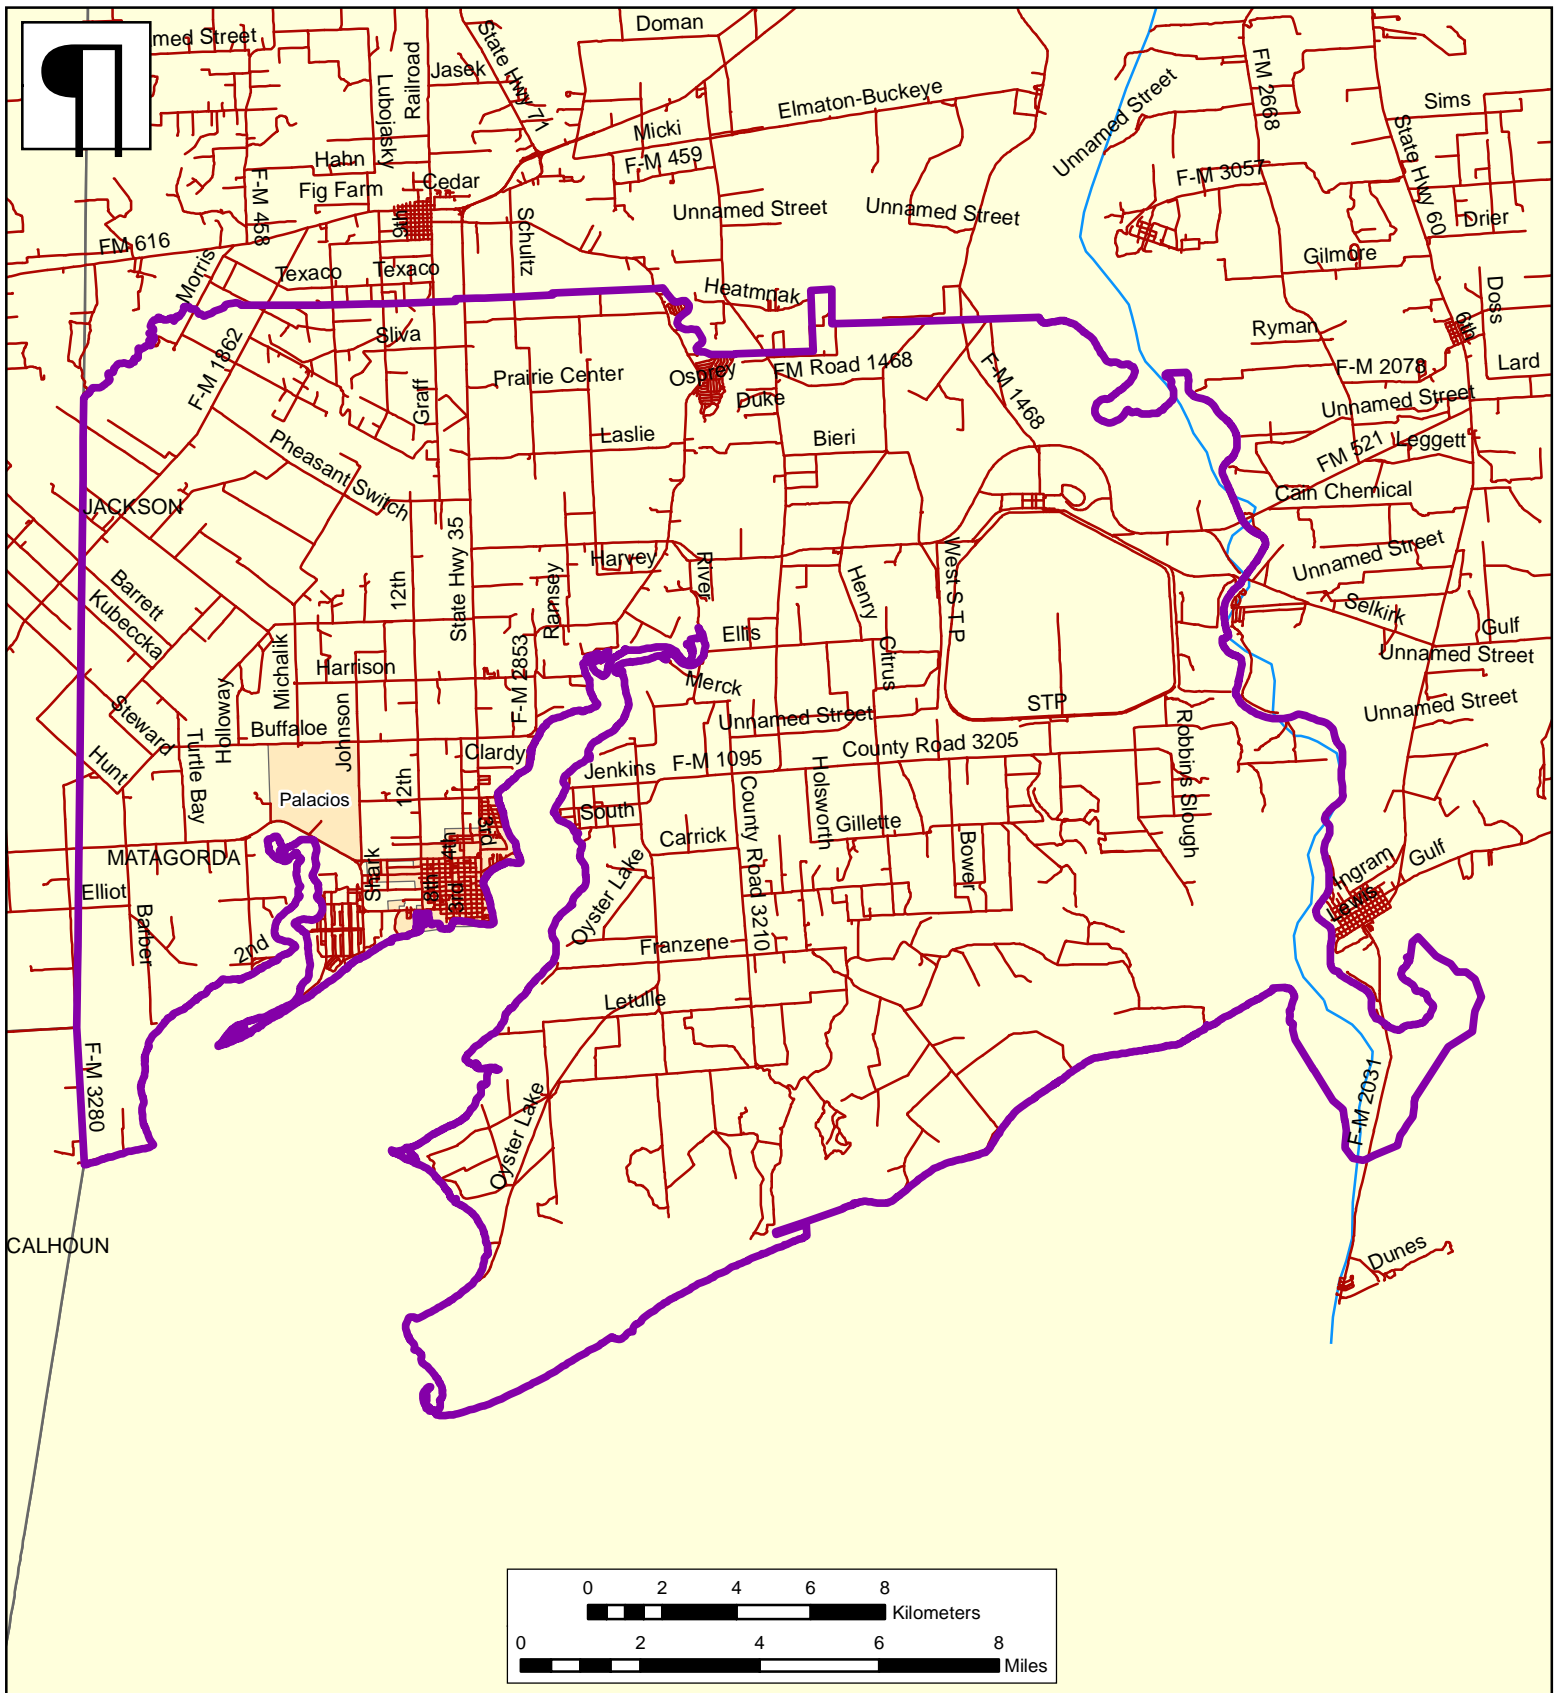

Matagorda County Navigation District 1

09/25/2008
 Projection:
 NAD 1983 Texas Statewide Mapping System

Data Sources:
 Texas Natural Resources Information System
 Columbia Regional Geospatial Service Center

Columbia Regional Geospatial Service Center

Arthur Temple College of Forestry and Agriculture

Stephen F. Austin State University

601 S. Pecan
 Voice: 936-468-6100
 Email: brownjohnn@sfasu.edu

Nacogdoches, TX 85965
 Fax: 936-568-0701
 www.crgsc.org

-  District Boundary
-  Interstate Highway
-  US Highway
-  Roads
-  Major Rivers